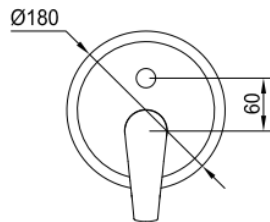

Brand : CAE, China  
Name : PESCARA built in bath/shower mixer  
Item Code : 12.157001 (53)  
Designer :  
Color / Finish: Chrome plated  
Dimensions :

Product info:

- built in bath/shower mixer

Flushing of pipe must be done before fittings are installed. Failure to do so voids the warranty.