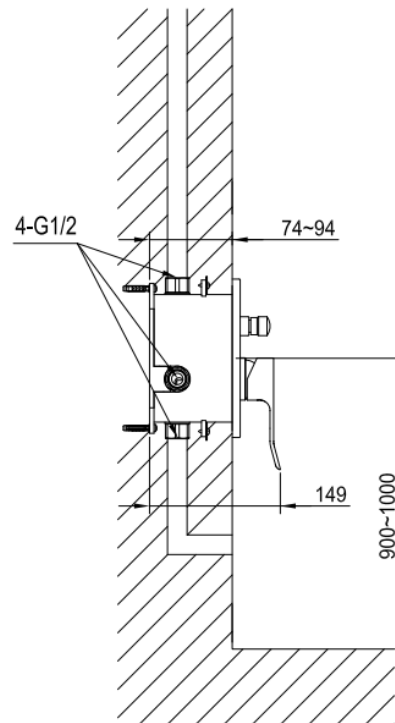

Brand : CAE, China  
Name : PESCARA built in bath/shower mixer  
Item Code : 12.157001 (53)  
Designer :  
Color / Finish: Chrome plated  
Dimensions :

Product info:

- built in bath/shower mixer

Flushing of pipe must be done before fittings are installed. Failure to do so voids the warranty.